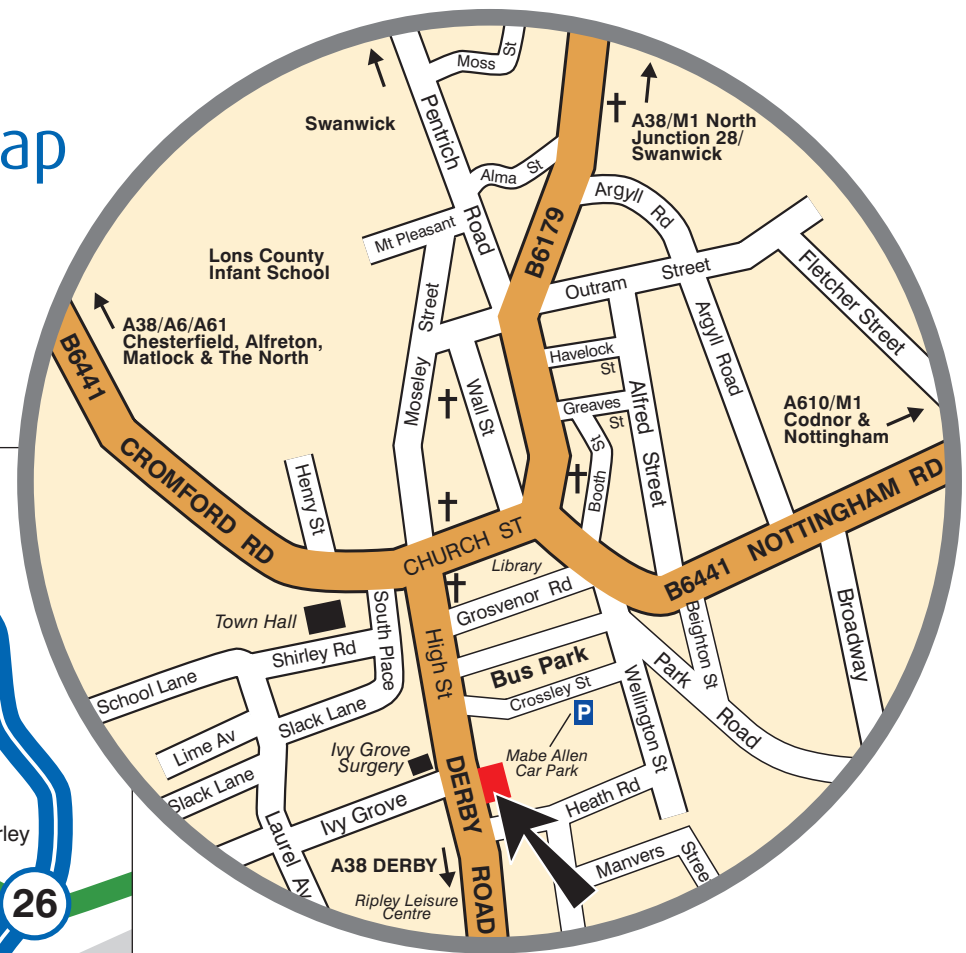

Ripley Office Location Map

3 Derby Road, Ripley, Derbyshire DE5 3EA.
Telephone: 01773 743325
Email: ripley@mabeallen.co.uk

Mabe Allen LLP
Chartered Accountants &
Business Advisers

From M1 & Nottingham

1. Leave M1 at Junction 26 and join A610 (signposted Eastwood).
2. Continue on A610, through Codnor and follow signs to Ripley.
3. Turn off A610 onto Nottingham Road (B6441), and follow signs to Ripley Town Centre.
4. Continue through Town Centre onto Grosvenor Road, then turn onto Derby Road, and we are situated next to the Post Office.
6. Our car park can be found on Crossley Street.