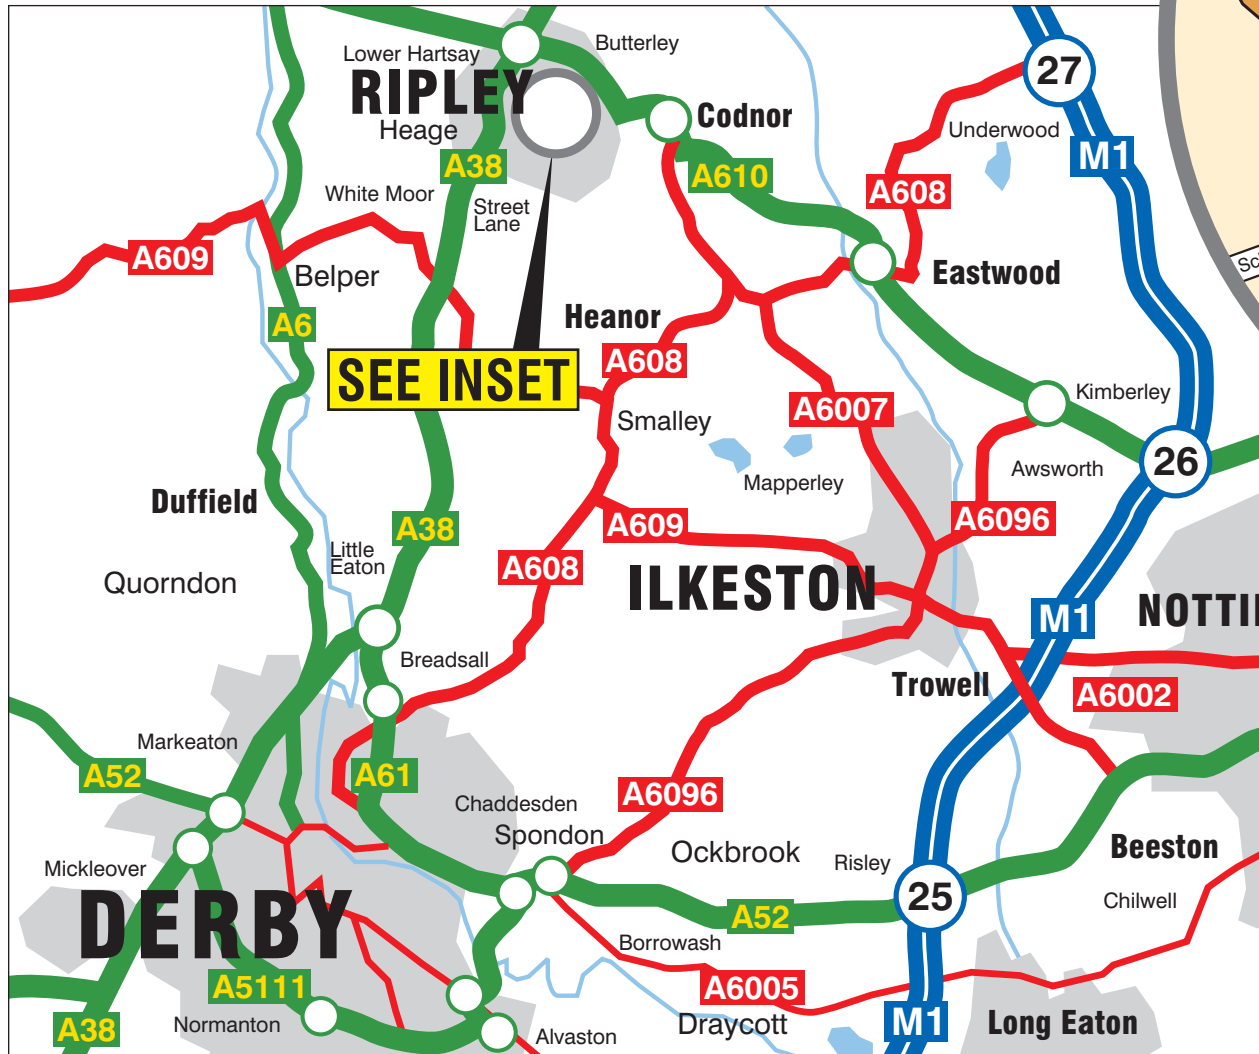

Ripley Office Location Map

3 Derby Road, Ripley, Derbyshire DE5 3EA.
Telephone: 01773 743325
Email: ripley@mabeallen.co.uk

Mabe Allen LLP
Chartered Accountants &
Business Advisers

From M1 & Nottingham

1. Leave M1 at Junction 26 and join A610 (signposted Eastwood).
2. Continue on A610, through Codnor and follow signs to Ripley.
3. Turn off A610 onto Nottingham Road (B6441), and follow signs to Ripley Town Centre.
4. Continue through Town Centre onto Grosvenor Road, then turn onto Derby Road, and we are situated next to the Post Office.
6. Our car park can be found on Crossley Street.