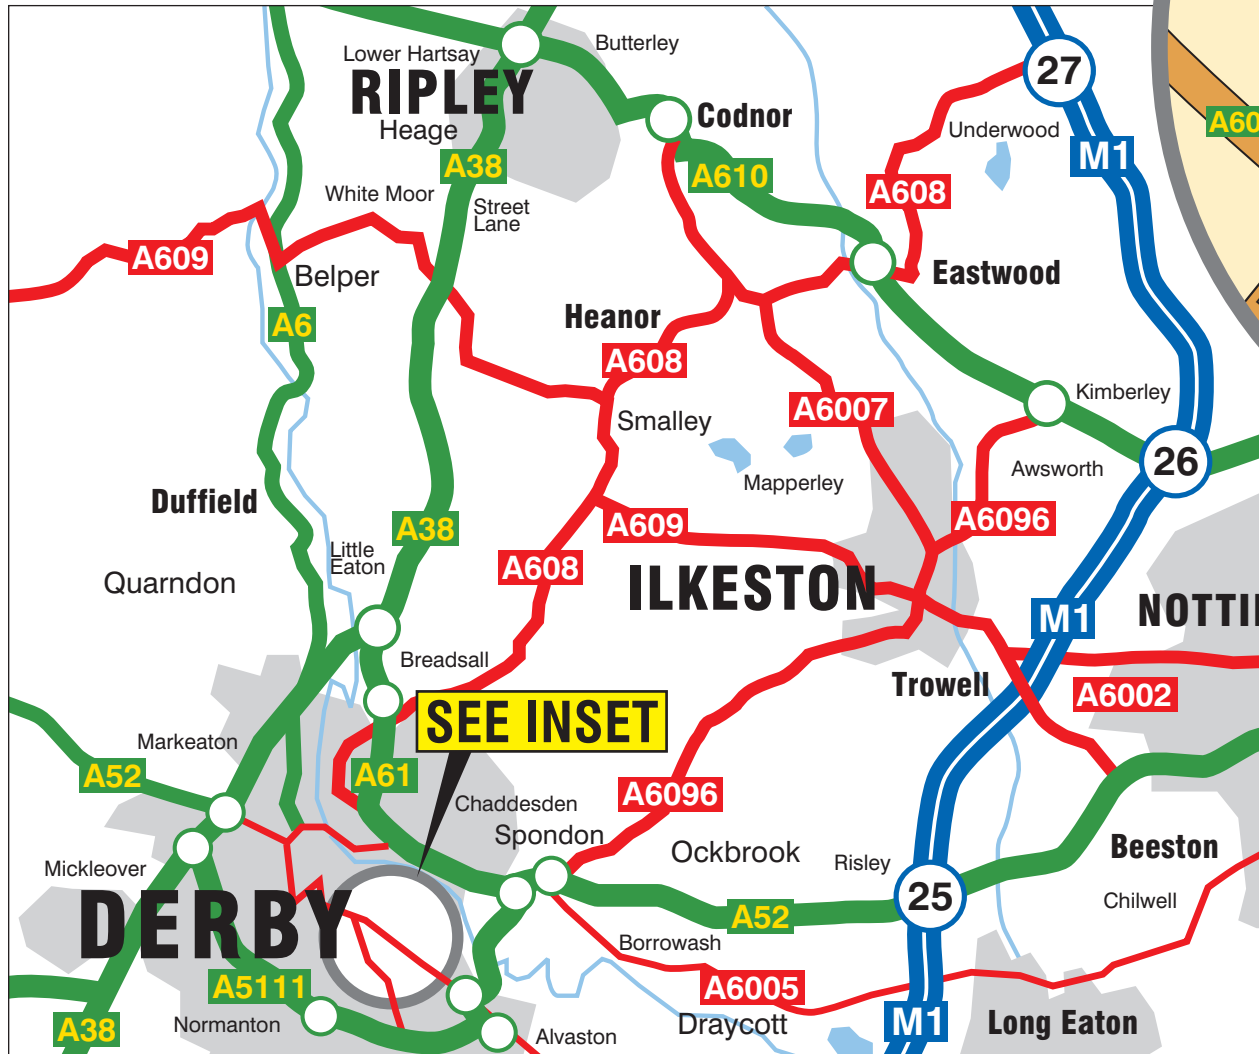

Derby Office Location Map

50 Osmaston Road, Derby DE1 2HU.
Telephone: 01332 345265
Email: derby@mabeallen.co.uk

Mabe Allen LLP
Chartered Accountants &
Business Advisers

From M1 & Nottingham

1. Leave M1 at Junction 25 and follow A52 (signposted Derby).
2. At The Pentagon roundabout (A61 Junction), take 2nd exit towards City Centre.
3. Follow left hand lane (signposted Melbourne A514).
4. At The Cock Pitt (Car Park roundabout), take 2nd left onto Traffic Street (Inner Ring Road A601).
5. Continue over roundabout up Bradshaw Way.
6. At top, turn right onto Osmaston Road and we are located approx. 100 metres on the left hand side
7. Our Car Park can be found on Backsitwell Street, (turn left into Wilmot Street and then first right into Back Sitwell Street).