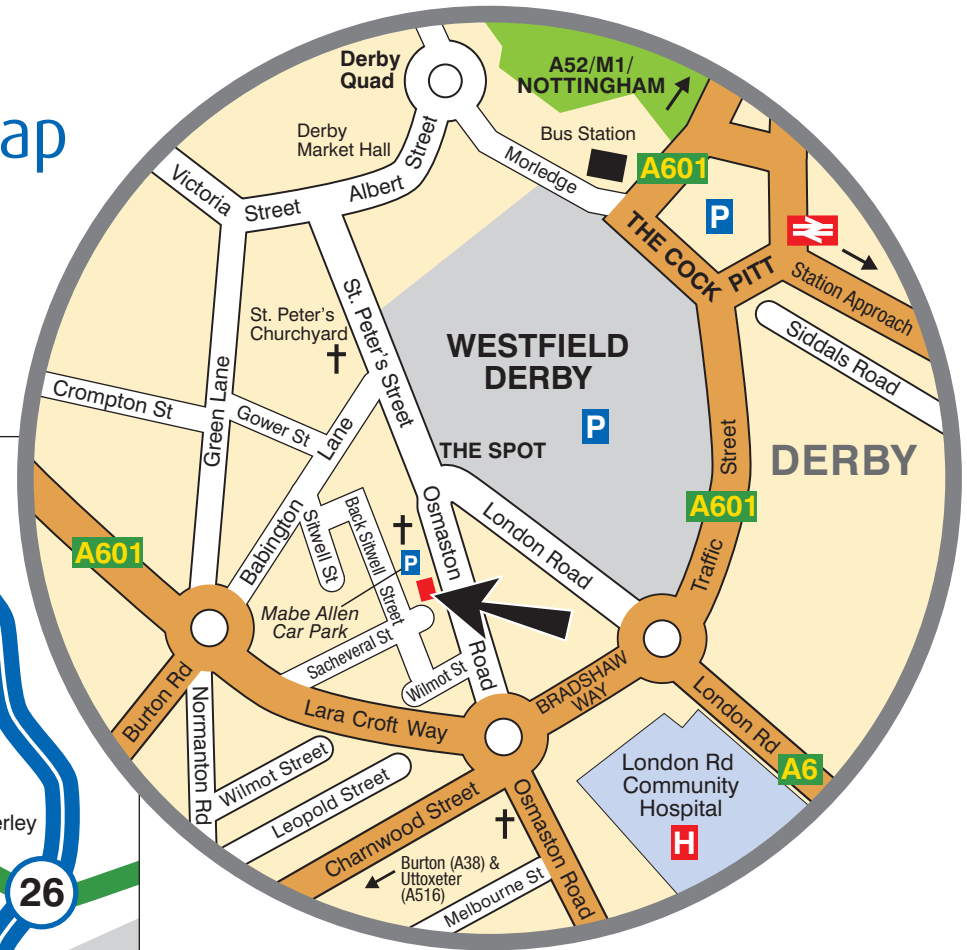

Derby Office Location Map

50 Osmaston Road, Derby DE1 2HU.
Telephone: 01332 345265
Email: derby@mabeallen.co.uk

Mabe Allen LLP
Chartered Accountants &
Business Advisers

From M1 & Nottingham

1. Leave M1 at Junction 25 and follow A52 (signposted Derby).
2. At The Pentagon roundabout (A61 Junction), take 2nd exit towards City Centre.
3. Follow left hand lane (signposted Melbourne A514).
4. At The Cock Pitt (Car Park roundabout), take 2nd left onto Traffic Street (Inner Ring Road A601).
5. Continue over roundabout up Bradshaw Way.
6. At top, turn right onto Osmaston Road and we are located approx. 100 metres on the left hand side
7. Our Car Park can be found on Backsitwell Street, (turn left into Wilmot Street and then first right into Back Sitwell Street).